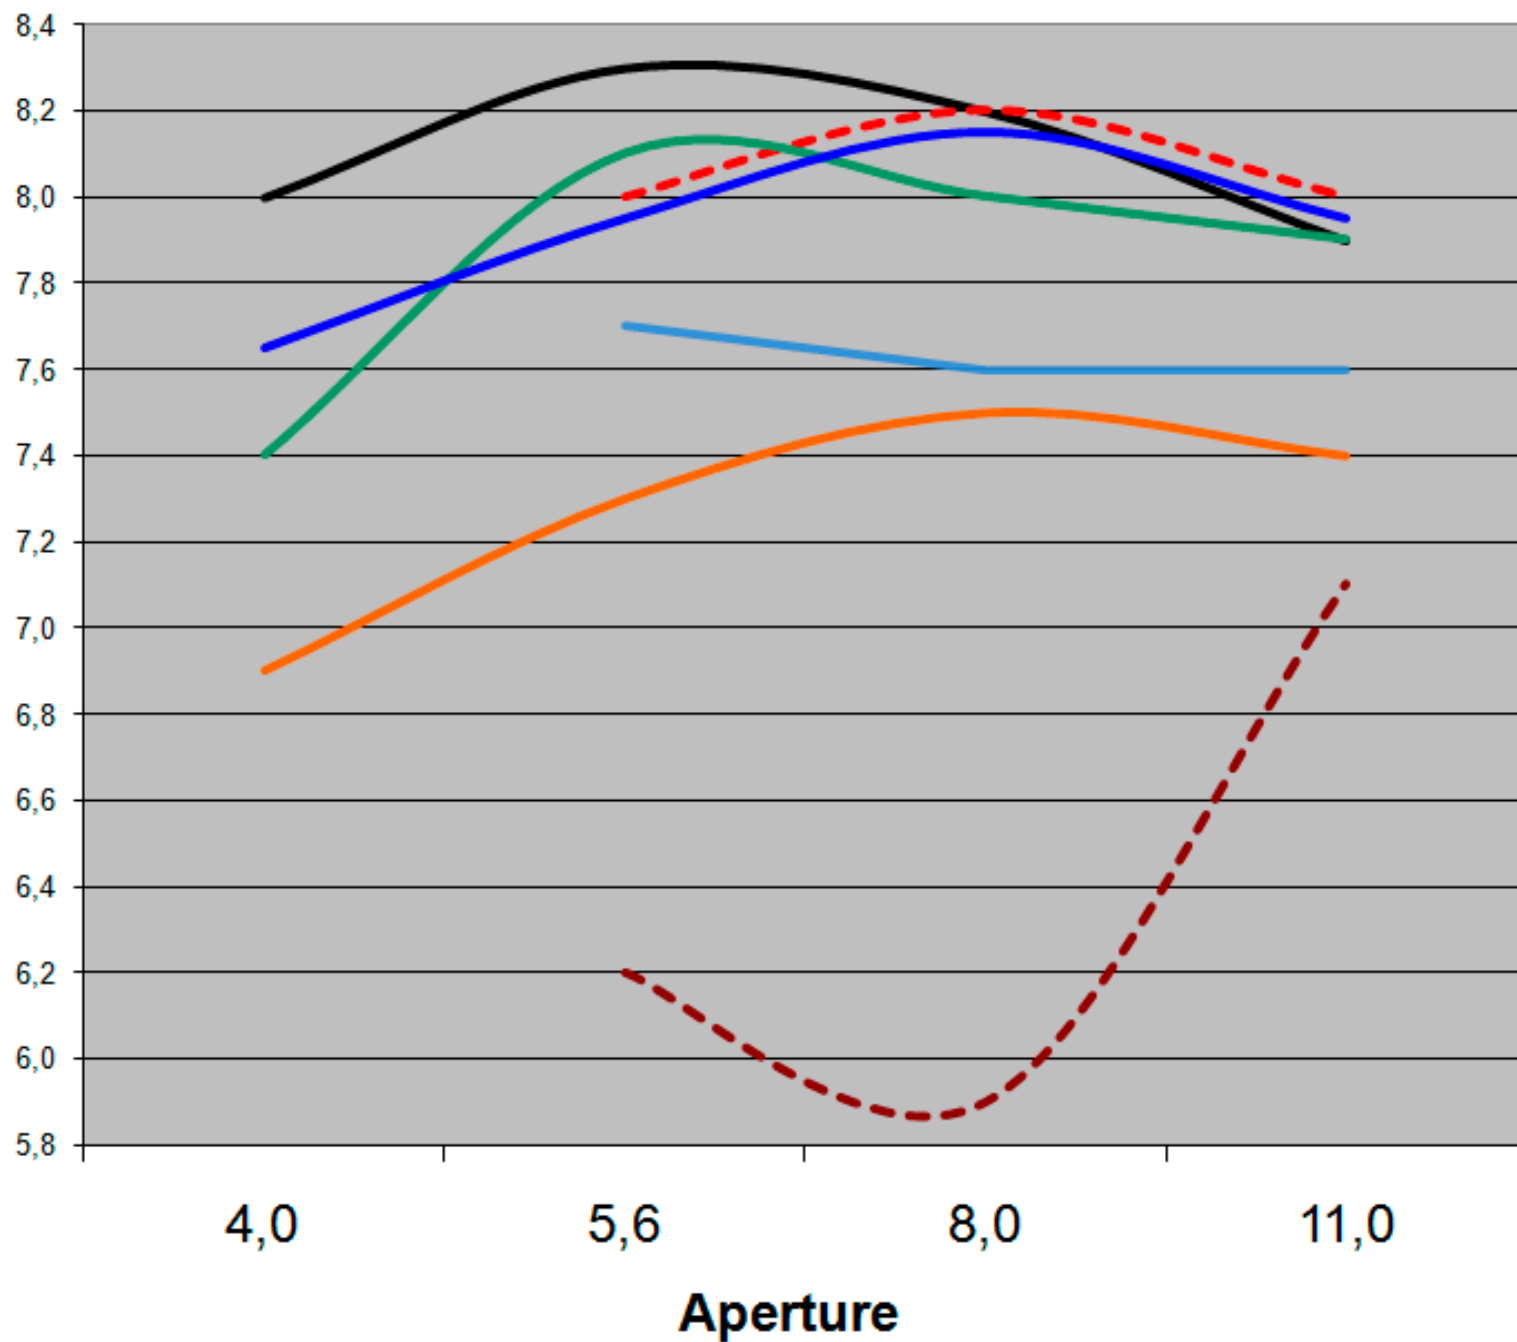

Quality

- Canon EF 300mm f/4 L IS USM
- - Canon EF 400mm f/5.6 L USM
- Canon EF 100-400/4.5-5.6 L IS USM @ 400
- Nikkor AF-S 300mm f/4 D IF-ED
- - Nikkor AF-D VR 80-400mm f/4.5-5.6 ED @ 400
- Nikkor AF 300mm f/4 D IF-ED
- Nikkor AF 80-200mm f/2.8 E ED