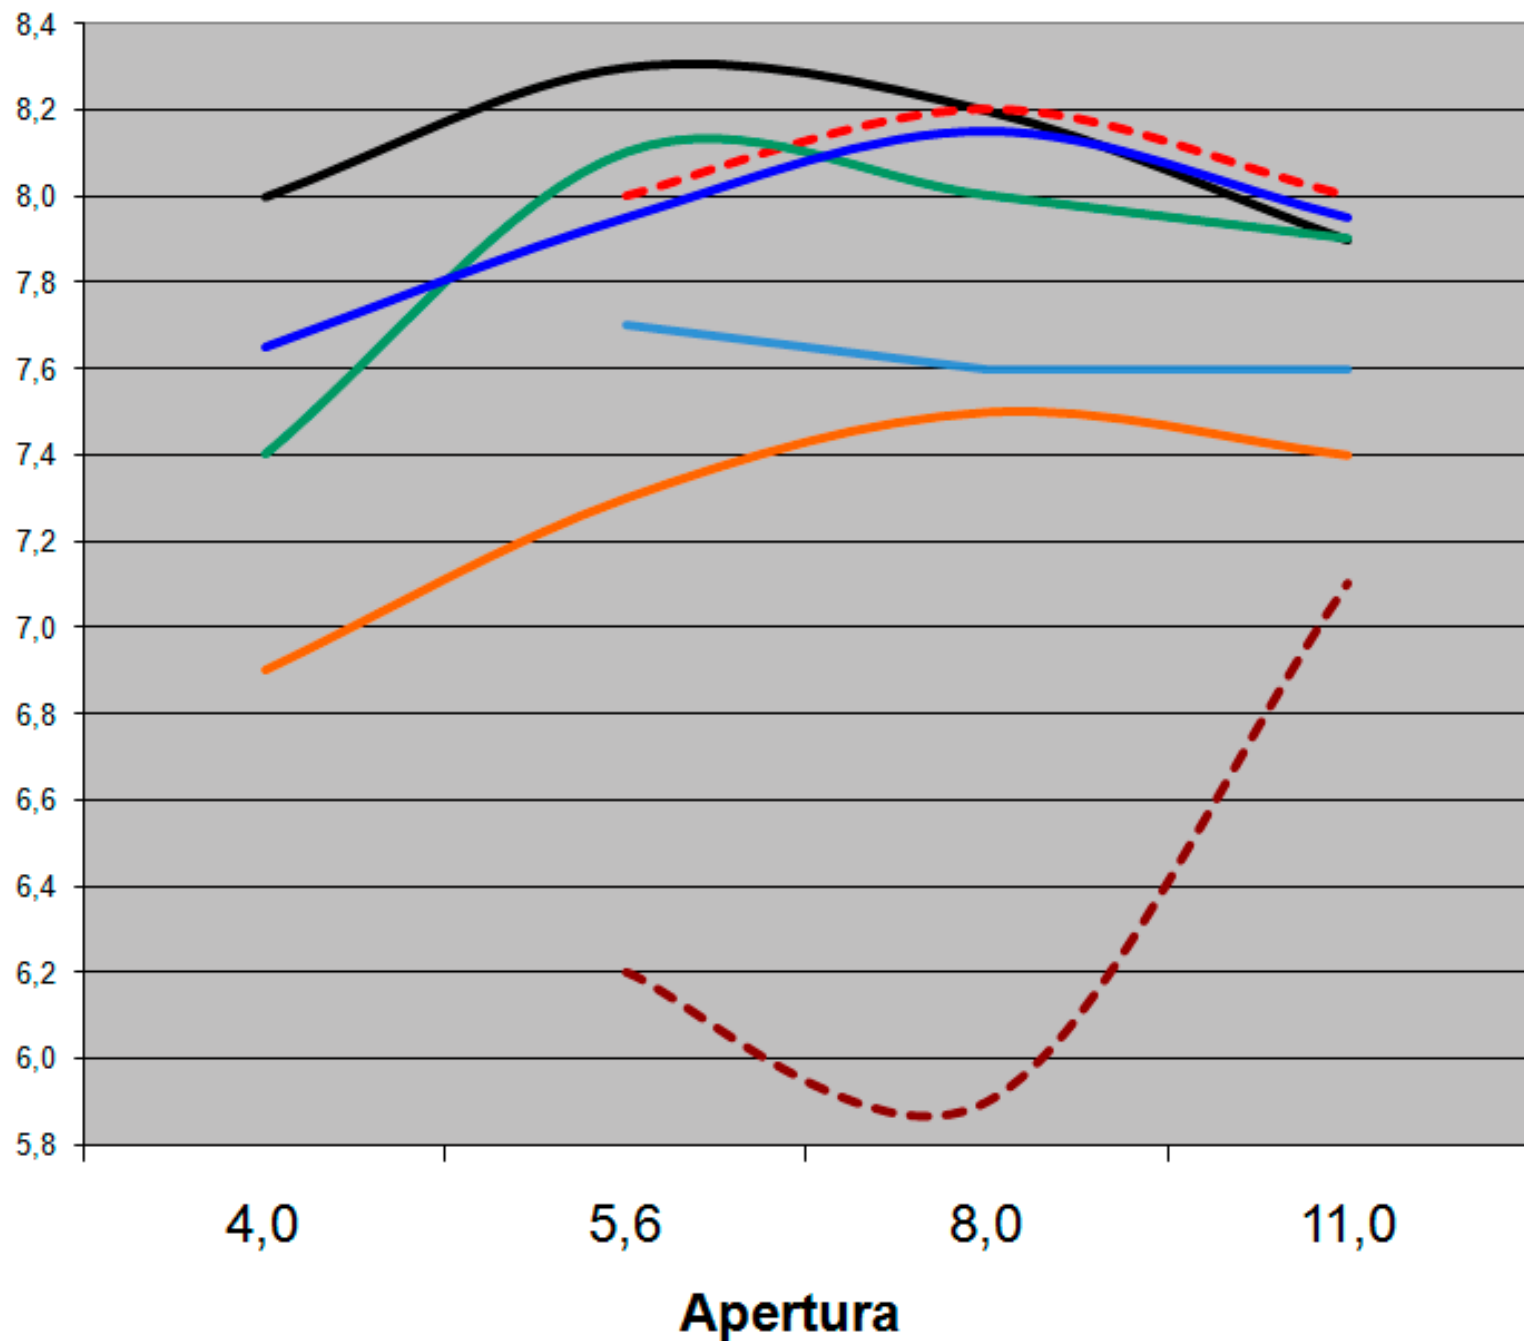

Qualità

- Canon EF 300mm f/4 L IS USM
- - - Canon EF 400mm f/5.6 L USM
- Canon EF 100-400/4.5-5.6L IS USM @ 400
- Nikkor AF-S 300mm f/4 D IF-ED
- - - Nikkor AF-D VR 80-400mm f/4.5-5.6 ED @ 400
- Nikkor AF 300mm f/4 D IF-ED
- Nikkor AF 80-200mm f/2.8 E ED